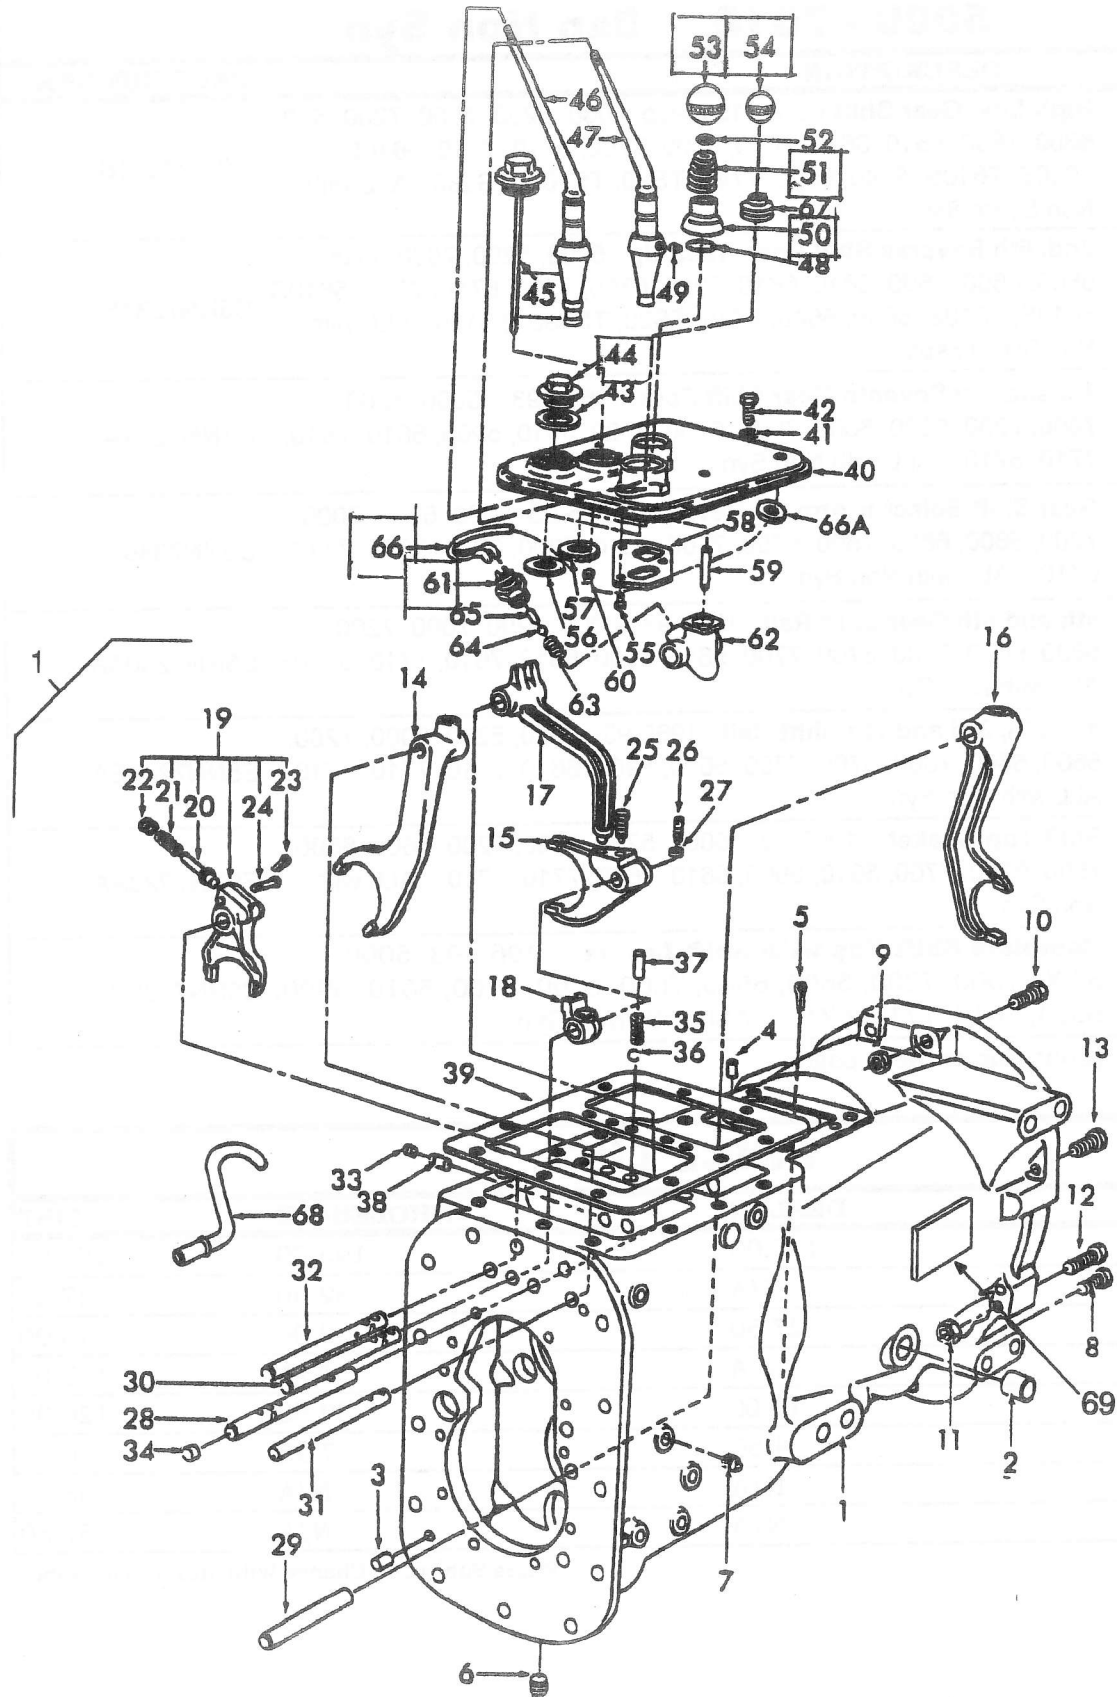

SHIFT FORKS & SHIFT TOP PARTS

5000 - 7610 8sp Non Syn

SHIFT FORKS & SHIFT TOP PARTS

5000 - 7610 8sp Non Syn

FIGURE	DESCRIPTION	PART NUMBER
14	High-Low Gear Shift Fork 1965-Up 5000, 5200, 7000, 7200, 5600, 6600, 7600, 5610, 6610, 7610, 6700, 7700, 6710, 7710, 5610S, 6610S, 7610S, 5640, 6640, 7740, TS90, TS100, TS100. ALL with Non Synro 8sps.	C7NN7231B
15	2nd, 6th Reverse Shift Fork 1965-Up 5000, 5200, 7000, 7200, 5600, 6600, 7600, 5610, 6610, 7610, 6700, 7700, 6710, 7710, 5610S, 6610S, 7610S, 5640, 6640, 7740, TS90, TS100, TS100. ALL with Non Synro 8sps.	C5NN7231B
16	1st and 3rd Seventh Gear Shift Fork 1965 - 93 5000, 5200, 7000, 7200, 5600, 6600, 7600, 6700, 7700, 5610, 5900, 6610, 7610, 7710, 6710. ALL with Non Syn	C7NN7231A
17	Gear Shift Selector Arm for Reverse 1965-93 5000, 5200, 7000, 7200, 5600, 6600, 7600, 6700, 7700, 5610, 5900, 6610, 7610, 7710, 6710. ALL with Non Syn	C5NN7346A
19	4th and 8th Gear Shift Rail 1965-93 5000, 5200, 7000, 7200, 5600, 6600, 7600, 6700, 7700, 5610, 5900, 6610, 7610, 7710, 6710. ALL with Non Syn	E5NN7230AA
28	1st, 5th, 3rd and 7th Shift Rail 1965-93 5000, 5200, 7000, 7200, 5600, 6600, 7600, 6700, 7700, 5610, 5900, 6610, 7610, 7710, 6710. ALL with Non Syn	E5NN7240EA
39	Shift Top Gasket 1965-93 5000, 5200, 7000, 7200, 5600, 6600, 7600, 6700, 7700, 5610, 5900, 6610, 7610, 7710, 6710. ALL with Non Syn	E5NN7223AA
40	Complete Shift Top with Shift Levers 1965-93 5000, 5200, 7000, 7200, 5600, 6600, 7600, 6700, 7700, 5610, 5900, 6610, 7610, 7710, 6710. ALL with Non Syn	C5NN7222R
44	Filler Plug 1968-93 5000, 5200, 7000, 7200, 5600, 6600, 7600, 6700, 7700, 5610, 5900, 6610, 7610, 7710, 6710. ALL with Non Syn	957E7010
45	Filler Plug with Indicator Stick 1965-93 5000, 5200, 7000, 7200, 5600, 6600, 7600, 6700, 7700, 5610, 5900, 6610, 7610, 7710, 6710. ALL with Non Syn	C7NN7N255A
50	Gear Shift Lever Retainer In Steel 1965-Up 5000, 5200, 7000, 7200, 5600, 6600, 7600, 5610, 6610, 7610, 6700, 7700, 6710, 7710, 5610S, 6610S, 7610S, 5640, 6640, 7740, TS90, TS100, TS100. ALL with Non Synro 8sps.	D4NN7N309A
51	Gear Shift Lever Spring 1965-Up 5000, 5200, 7000, 7200, 5600, 6600, 7600, 5610, 6610, 7610, 6700, 7700, 6710, 7710, 5610S, 6610S, 7610S, 5640, 6640, 7740, TS90, TS100, TS100. ALL with Non Synro 8sps.	C7NN7227A
53	Gear Shift Knob Main Large in Black 1965-93 1965 - 93 5000, 5200, 7000, 7200, 5600, 6600, 7600, 6700, 7700, 5610, 5900, 6610, 7610, 7710, 6710. ALL with Non Syn	C5NN7213A